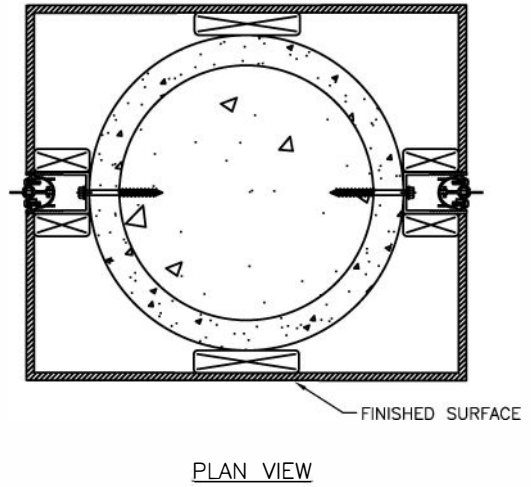

ELEVATION VIEW

SECTION "a-a"
SECTION VIEW OF ROLL DOWN SCREEN ASSEMBLY
CONNECTION (BOTTOM ACCESS PANEL)

	Rev.	Revision	Date	By	DRAWN BY:	SCALE: N.T.S.	DATE: 2-25-20	A-01
						© 2019 SUNPRO MOTORIZED AWNINGS & SCREENS	RECESSED INSTALLATION	

PARTIAL PLAN VIEW OF ROLL DOWN SCREEN
ASSEMBLY CONNECTION TO COLUMNS-FLANGE MOUNT

PARTIAL PLAN VIEW OF ROLL DOWN SCREEN
ASSEMBLY CONNECTION TO COLUMNS-WEB MOUNT

PARTIAL PLAN VIEW OF ROLL DOWN SCREEN
ASSEMBLY CONNECTION TO COLUMNS-WEB MOUNT

ELEVATION VIEW

PLAN VIEW

SECTION "b-b"

PARTIAL PLAN VIEW OF ROLL DOWN SCREEN ASSEMBLY CONNECTION TO COLUMNS-WEB MOUNT

SECTION "a-a"
SECTION VIEW OF ROLL DOWN SCREEN ASSEMBLY CONNECTION (SIDE ACCESS PANEL)

A-03

Recessed Motorized Retractable Wall Screen Exploded Schematic View

FOR ILLUSTRATION PURPOSES ONLY - ONLY CROSS SECTIONS DRAWN TO SCALE

SCREEN ASSEMBLY
SCALE: 3" = 1'-0"

SECTION VIEW A
SCALE: 3" = 1'-0"