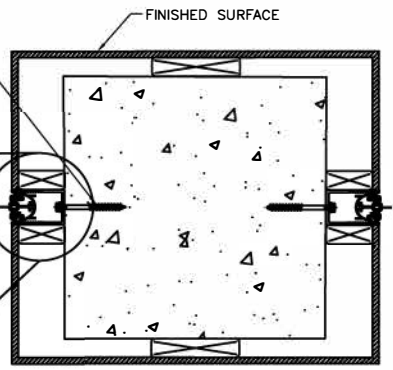

PARTIAL PLAN VIEW OF ROLL DOWN SCREEN
ASSEMBLY CONNECTION TO COLUMNS-FLANGE MOUNT

PARTIAL PLAN VIEW OF ROLL DOWN SCREEN
ASSEMBLY CONNECTION TO COLUMNS-WEB MOUNT

PARTIAL PLAN VIEW OF ROLL DOWN SCREEN
ASSEMBLY CONNECTION TO COLUMNS-WEB MOUNT

ELEVATION VIEW

PLAN VIEW

SECTION "b-b"

PARTIAL PLAN VIEW OF ROLL DOWN SCREEN ASSEMBLY CONNECTION TO COLUMNS-WEB MOUNT

SECTION "a-a"
SECTION VIEW OF ROLL DOWN SCREEN ASSEMBLY CONNECTION (SIDE ACCESS PANEL)

A-03

Recessed Motorized Retractable Wall Screen Exploded Schematic View

FOR ILLUSTRATION PURPOSES ONLY - ONLY CROSS SECTIONS DRAWN TO SCALE

SCREEN ASSEMBLY
SCALE: 3" = 1'-0"

SECTION VIEW A
SCALE: 3" = 1'-0"