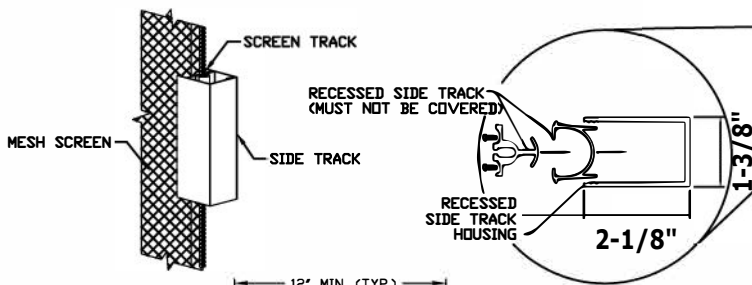

PARTIAL PLAN VIEW OF ROLL DOWN SCREEN
ASSEMBLY CONNECTION TO COLUMNS-FLANGE MOUNT

PARTIAL PLAN VIEW OF ROLL DOWN SCREEN
ASSEMBLY CONNECTION TO COLUMNS-WEB MOUNT

PARTIAL PLAN VIEW OF ROLL DOWN SCREEN
ASSEMBLY CONNECTION TO COLUMNS-WEB MOUNT

Rev.	Revision	Date	By

DRAWN BY:	SCALE: N.T.S.	DATE: 2-25-20
© 2019 SUNPRO MOTORIZED AWNINGS & SCREENS		
RECESSED INSTALLATION		

A-02

PLAN VIEW

SECTION "b-b"

PARTIAL PLAN VIEW OF ROLL DOWN SCREEN ASSEMBLY CONNECTION TO COLUMNS-WEB MOUNT

ELEVATION VIEW

PLAN VIEW

SECTION "b-b"

PARTIAL PLAN VIEW OF ROLL DOWN SCREEN ASSEMBLY CONNECTION TO COLUMNS-WEB MOUNT

SECTION "a-a"
SECTION VIEW OF ROLL DOWN SCREEN ASSEMBLY CONNECTION (SIDE ACCESS PANEL)