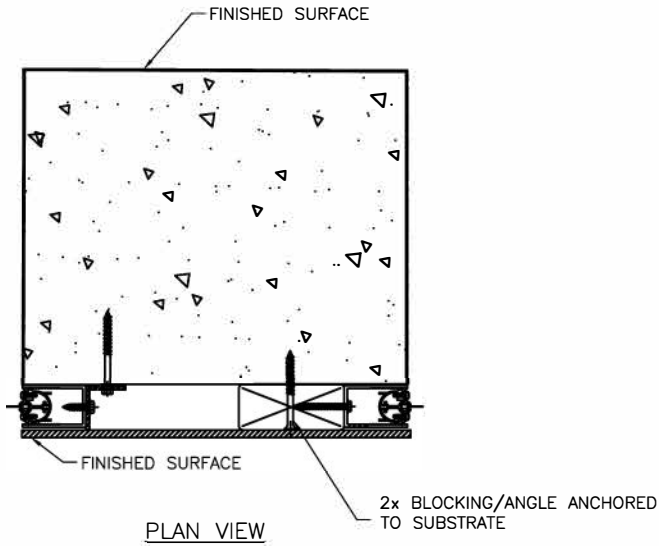

ELEVATION VIEW

SECTION "a-a"
SECTION VIEW OF ROLL DOWN SCREEN ASSEMBLY
CONNECTION (BOTTOM ACCESS PANEL)

	Rev.	Revision	Date	By	DRAWN BY:	SCALE: N.T.S.	DATE: 2-25-20	A-01
						© 2019 SUNPRO MOTORIZED AWNINGS & SCREENS	RECESSED INSTALLATION	

PARTIAL PLAN VIEW OF ROLL DOWN SCREEN
ASSEMBLY CONNECTION TO COLUMNS-FLANGE MOUNT

PARTIAL PLAN VIEW OF ROLL DOWN SCREEN
ASSEMBLY CONNECTION TO COLUMNS-WEB MOUNT

PARTIAL PLAN VIEW OF ROLL DOWN SCREEN
ASSEMBLY CONNECTION TO COLUMNS-WEB MOUNT

ELEVATION VIEW

PLAN VIEW

SECTION "b-b"

PARTIAL PLAN VIEW OF ROLL DOWN SCREEN ASSEMBLY CONNECTION TO COLUMNS-WEB MOUNT

SECTION "a-a"
SECTION VIEW OF ROLL DOWN SCREEN ASSEMBLY CONNECTION (SIDE ACCESS PANEL)

A-03

Recessed Motorized Retractable Wall Screen Exploded Schematic View

FOR ILLUSTRATION PURPOSES ONLY - ONLY CROSS SECTIONS DRAWN TO SCALE

SCREEN ASSEMBLY
SCALE: 3" = 1'-0"

SECTION VIEW A
SCALE: 3" = 1'-0"