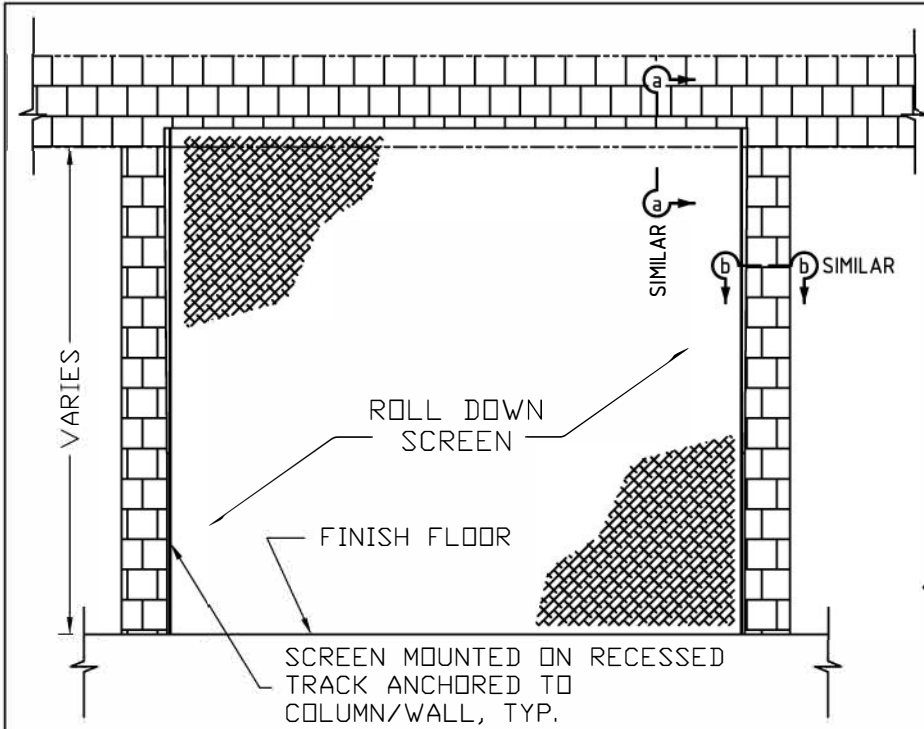

PARTIAL PLAN VIEW OF ROLL DOWN SCREEN ASSEMBLY CONNECTION TO COLUMNS-WEB MOUNT

ELEVATION VIEW