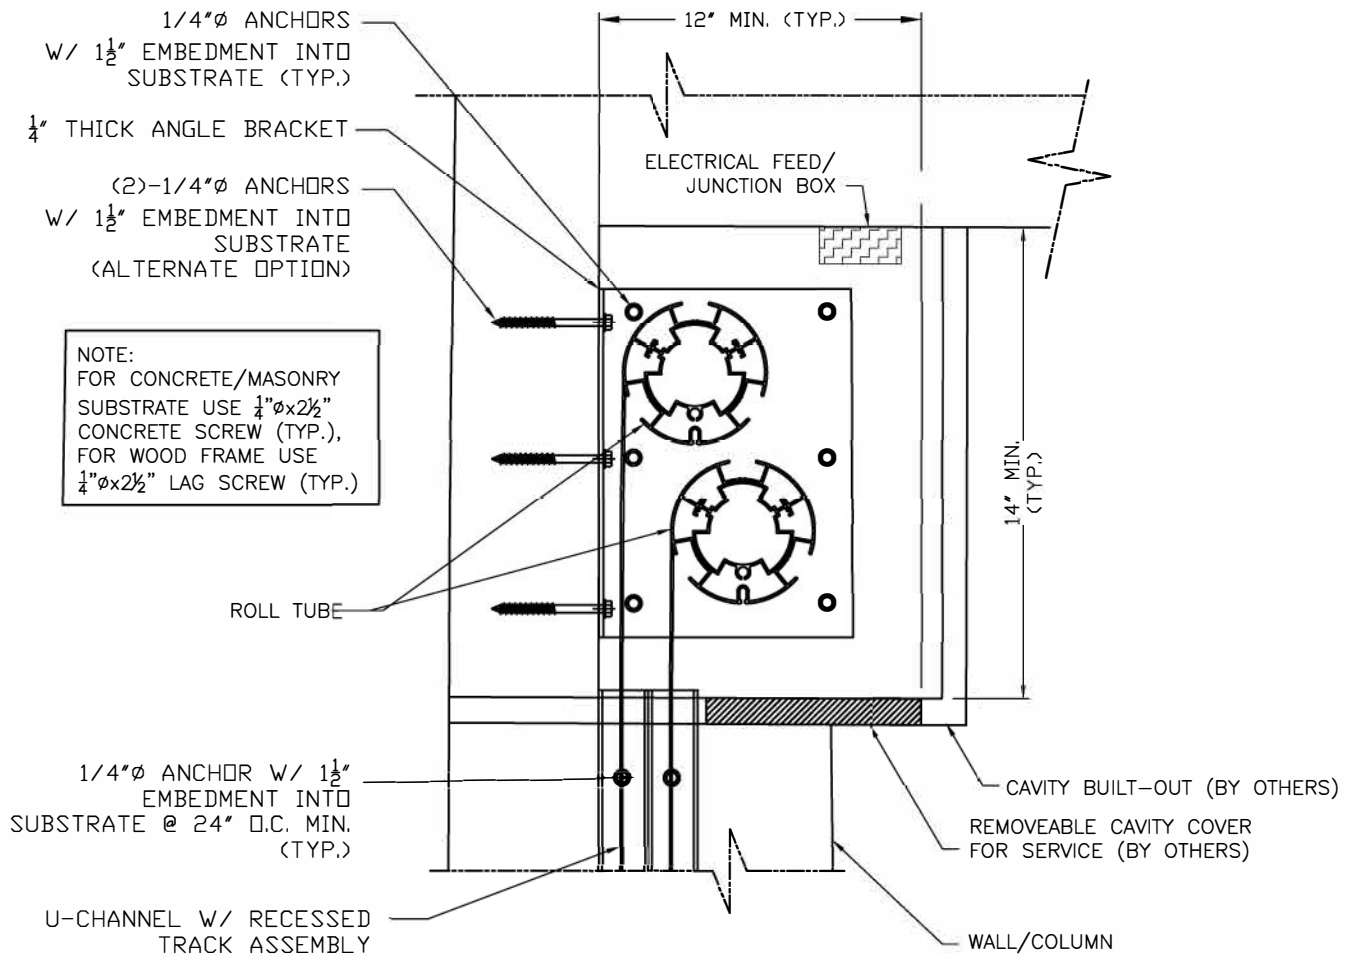

A-03

Recessed Motorized Retractable Wall Screen Exploded Schematic View

FOR ILLUSTRATION PURPOSES ONLY - ONLY CROSS SECTIONS DRAWN TO SCALE

SCREEN ASSEMBLY
SCALE: 3" = 1'-0"

SECTION VIEW A
SCALE: 3" = 1'-0"

SECTION VIEW B
SCALE: 3" = 1'-0"

A-04	
RECESSED INSTALLATION	DATE:
SCALE: N.T.S.	DATE:
DRWN BY:	© 2018 SUNPRO MOTORIZED AWNINGS & SCREENS
DATE:	
Rev	
Revision	
SUNPRO MOTORIZED AWNINGS & SCREENS	

SECTION "a-a"
SECTION VIEW OF DUAL UNITS ROLL DOWN SCREEN
ASSEMBLY CONNECTION (BOTTOM ACCESS PANEL)