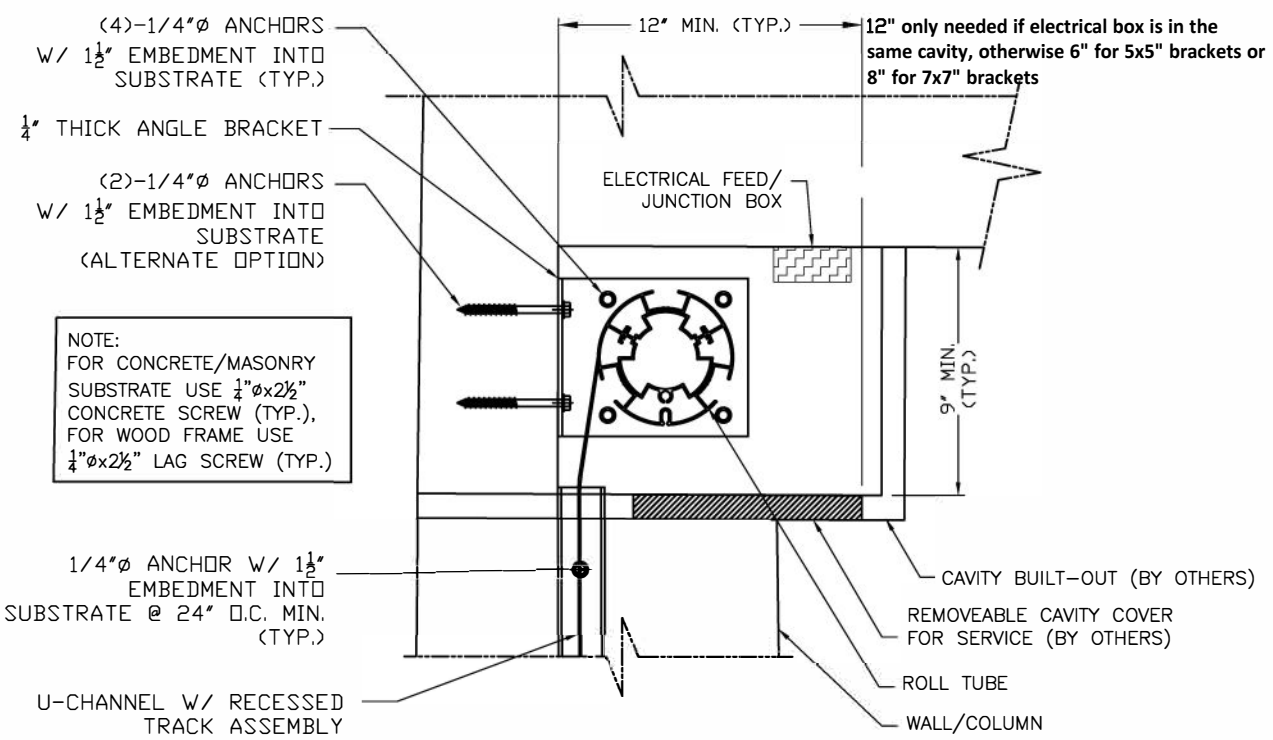

ELEVATION VIEW

SECTION "a-a"
SECTION VIEW OF ROLL DOWN SCREEN ASSEMBLY
CONNECTION (BOTTOM ACCESS PANEL)

	Rev.	Revision	Date	By	DRAWN BY:	SCALE: N.T.S.	DATE: 2-25-20	A-01
						© 2019 SUNPRO MOTORIZED AWNINGS & SCREENS	RECESSED INSTALLATION	

PARTIAL PLAN VIEW OF ROLL DOWN SCREEN
ASSEMBLY CONNECTION TO COLUMNS-FLANGE MOUNT

PARTIAL PLAN VIEW OF ROLL DOWN SCREEN
ASSEMBLY CONNECTION TO COLUMNS-WEB MOUNT

PARTIAL PLAN VIEW OF ROLL DOWN SCREEN
ASSEMBLY CONNECTION TO COLUMNS-WEB MOUNT

ELEVATION VIEW

PLAN VIEW

SECTION "b-b"

PARTIAL PLAN VIEW OF ROLL DOWN SCREEN ASSEMBLY CONNECTION TO COLUMNS-WEB MOUNT

SECTION "a-a"
SECTION VIEW OF ROLL DOWN SCREEN ASSEMBLY CONNECTION (SIDE ACCESS PANEL)

A-03

Recessed Motorized Retractable Wall Screen Exploded Schematic View

FOR ILLUSTRATION PURPOSES ONLY - ONLY CROSS SECTIONS DRAWN TO SCALE

SCREEN ASSEMBLY
SCALE: 3" = 1'-0"

SECTION VIEW A
SCALE: 3" = 1'-0"