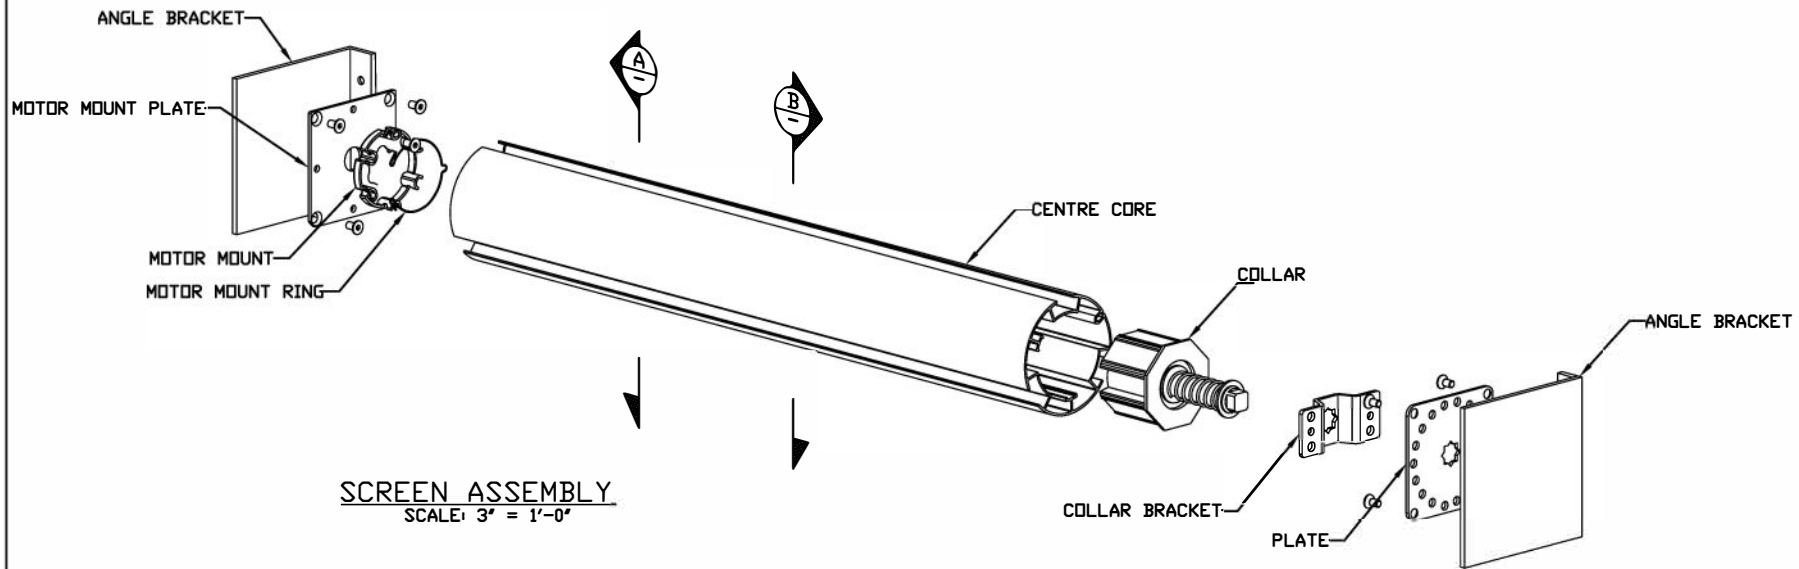

ELEVATION VIEW

PLAN VIEW

SECTION "b-b"

PARTIAL PLAN VIEW OF ROLL DOWN SCREEN ASSEMBLY CONNECTION TO COLUMNS-WEB MOUNT

SECTION "a-a"
SECTION VIEW OF ROLL DOWN SCREEN ASSEMBLY CONNECTION (SIDE ACCESS PANEL)

PLAN VIEW

SECTION "b-b"

PARTIAL PLAN VIEW OF ROLL DOWN SCREEN ASSEMBLY CONNECTION TO COLUMNS-FLANGE MOUNT

Rev.	Revision	Date	By	DRAWN BY:

SCALE: N.T.S. DATE: 2-25-20
© 2019 SUNPRO MOTORIZED AWNINGS & SCREENS
RECESSED INSTALLATION

A-03

Recessed Motorized Retractable Wall Screen Exploded Schematic View

FOR ILLUSTRATION PURPOSES ONLY - ONLY CROSS SECTIONS DRAWN TO SCALE

SCREEN ASSEMBLY
SCALE: 3" = 1'-0"

SECTION VIEW A
SCALE: 3" = 1'-0"