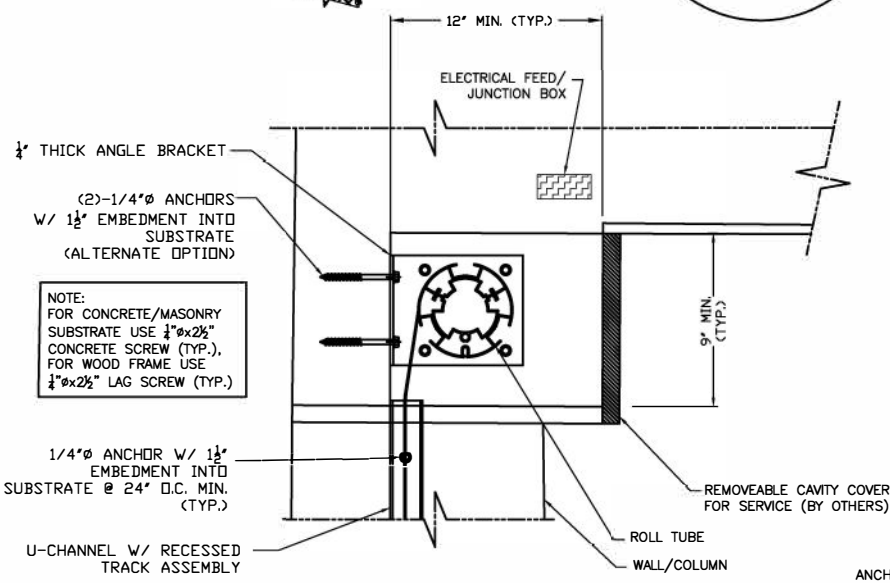

PARTIAL PLAN VIEW OF ROLL DOWN SCREEN
ASSEMBLY CONNECTION TO COLUMNS-FLANGE MOUNT

PARTIAL PLAN VIEW OF ROLL DOWN SCREEN
ASSEMBLY CONNECTION TO COLUMNS-WEB MOUNT

PARTIAL PLAN VIEW OF ROLL DOWN SCREEN
ASSEMBLY CONNECTION TO COLUMNS-WEB MOUNT

Rev.	Revision	Date	By

DRAWN BY:	SCALE: N.T.S.	DATE: 2-25-20
© 2019 SUNPRO MOTORIZED AWNINGS & SCREENS		
RECESSED INSTALLATION		

A-02

PLAN VIEW

SECTION "b-b"

PARTIAL PLAN VIEW OF ROLL DOWN SCREEN ASSEMBLY CONNECTION TO COLUMNS-WEB MOUNT

ELEVATION VIEW

PLAN VIEW

SECTION "b-b"

PARTIAL PLAN VIEW OF ROLL DOWN SCREEN ASSEMBLY CONNECTION TO COLUMNS-WEB MOUNT

SECTION "a-a"
SECTION VIEW OF ROLL DOWN SCREEN ASSEMBLY CONNECTION (SIDE ACCESS PANEL)

A-03

Recessed Motorized Retractable Wall Screen Exploded Schematic View

FOR ILLUSTRATION PURPOSES ONLY - ONLY CROSS SECTIONS DRAWN TO SCALE

SCREEN ASSEMBLY
SCALE: 3" = 1'-0"

SECTION VIEW A
SCALE: 3" = 1'-0"