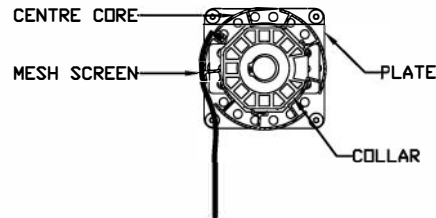

ELEVATION VIEW

PLAN VIEW

SECTION "b-b"

PARTIAL PLAN VIEW OF ROLL DOWN SCREEN ASSEMBLY CONNECTION TO COLUMNS-WEB MOUNT

SECTION "a-a"
SECTION VIEW OF ROLL DOWN SCREEN ASSEMBLY CONNECTION (SIDE ACCESS PANEL)

PLAN VIEW

SECTION "b-b"

PARTIAL PLAN VIEW OF ROLL DOWN SCREEN ASSEMBLY CONNECTION TO COLUMNS-FLANGE MOUNT

Rev.	Revision	Date	By	DRAWN BY:

SCALE: N.T.S. DATE: 2-25-20
© 2019 SUNPRO MOTORIZED AWNINGS & SCREENS
RECESSED INSTALLATION

A-03

Recessed Motorized Retractable Wall Screen Exploded Schematic View

FOR ILLUSTRATION PURPOSES ONLY - ONLY CROSS SECTIONS DRAWN TO SCALE

SCREEN ASSEMBLY
SCALE: 3" = 1'-0"

SECTION VIEW A
SCALE: 3" = 1'-0"

SECTION VIEW B
SCALE: 3" = 1'-0"

A-04	
RECESSED INSTALLATION	DATE:
SCALE: N.T.S.	DATE:
DRWN BY:	© 2018 SUNPRO MOTORIZED AWNINGS & SCREENS
DATE:	
Rev	
Revision	
SUNPRO MOTORIZED AWNINGS & SCREENS	

SECTION "a-a"
SECTION VIEW OF DUAL UNITS ROLL DOWN SCREEN
ASSEMBLY CONNECTION (BOTTOM ACCESS PANEL)