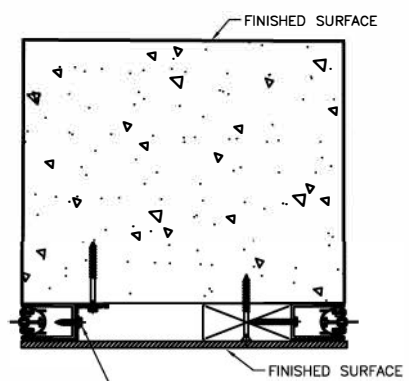

ELEVATION VIEW

PLAN VIEW

SECTION "b-b"

PARTIAL PLAN VIEW OF ROLL DOWN SCREEN ASSEMBLY CONNECTION TO COLUMNS-WEB MOUNT

SECTION "a-a"
SECTION VIEW OF ROLL DOWN SCREEN ASSEMBLY CONNECTION (SIDE ACCESS PANEL)

A-03

Recessed Motorized Retractable Wall Screen Exploded Schematic View

FOR ILLUSTRATION PURPOSES ONLY - ONLY CROSS SECTIONS DRAWN TO SCALE

SCREEN ASSEMBLY
SCALE: 3" = 1'-0"

SECTION VIEW A
SCALE: 3" = 1'-0"