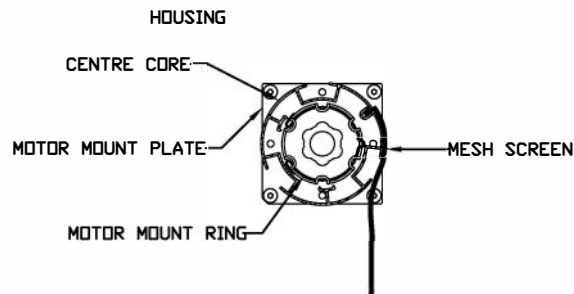

ELEVATION VIEW

PLAN VIEW

SECTION "b-b"

PARTIAL PLAN VIEW OF ROLL DOWN SCREEN ASSEMBLY CONNECTION TO COLUMNS-WEB MOUNT

SECTION "a-a"
SECTION VIEW OF ROLL DOWN SCREEN ASSEMBLY CONNECTION (SIDE ACCESS PANEL)

PLAN VIEW

SECTION "b-b"

PARTIAL PLAN VIEW OF ROLL DOWN SCREEN ASSEMBLY CONNECTION TO COLUMNS-FLANGE MOUNT

Rev.	Revision	Date	By	DRAWN BY:

SCALE: N.T.S. DATE: 2-25-20
© 2019 SUNPRO MOTORIZED AWNINGS & SCREENS
RECESSED INSTALLATION

A-03

Recessed Motorized Retractable Wall Screen Exploded Schematic View

FOR ILLUSTRATION PURPOSES ONLY - ONLY CROSS SECTIONS DRAWN TO SCALE

SCREEN ASSEMBLY
SCALE: 3" = 1'-0"

SECTION VIEW A
SCALE: 3" = 1'-0"