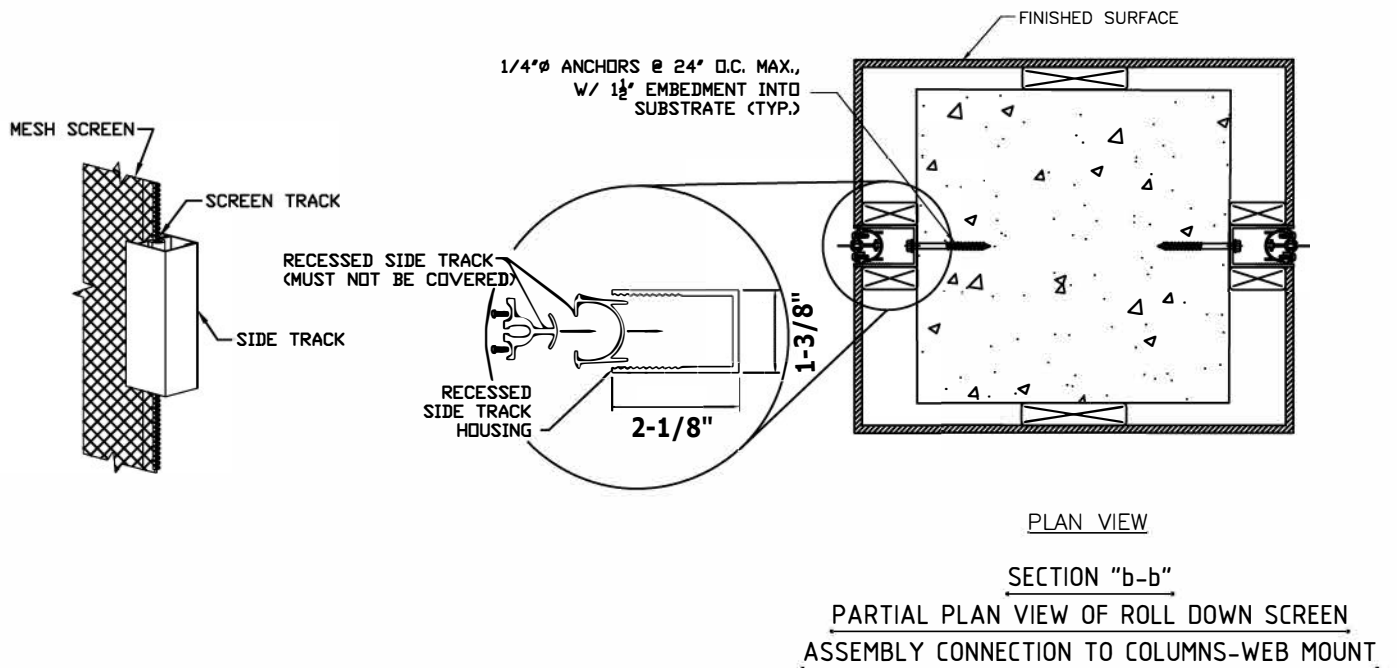

ELEVATION VIEW

SECTION "a-a"
SECTION VIEW OF ROLL DOWN SCREEN ASSEMBLY
CONNECTION (BOTTOM ACCESS PANEL)

	Rev.	Revision	Date	By	DRAWN BY:	SCALE: N.T.S.	DATE: 2-25-20	A-01
						© 2019 SUNPRO MOTORIZED AWNINGS & SCREENS	RECESSED INSTALLATION	

PARTIAL PLAN VIEW OF ROLL DOWN SCREEN
ASSEMBLY CONNECTION TO COLUMNS-FLANGE MOUNT

PARTIAL PLAN VIEW OF ROLL DOWN SCREEN
ASSEMBLY CONNECTION TO COLUMNS-WEB MOUNT

PARTIAL PLAN VIEW OF ROLL DOWN SCREEN
ASSEMBLY CONNECTION TO COLUMNS-WEB MOUNT

ELEVATION VIEW

PLAN VIEW

SECTION "b-b"

PARTIAL PLAN VIEW OF ROLL DOWN SCREEN ASSEMBLY CONNECTION TO COLUMNS-WEB MOUNT

SECTION "a-a"
SECTION VIEW OF ROLL DOWN SCREEN ASSEMBLY CONNECTION (SIDE ACCESS PANEL)

A-03

Recessed Motorized Retractable Wall Screen Exploded Schematic View

FOR ILLUSTRATION PURPOSES ONLY - ONLY CROSS SECTIONS DRAWN TO SCALE

SCREEN ASSEMBLY
SCALE: 3" = 1'-0"

SECTION VIEW A
SCALE: 3" = 1'-0"